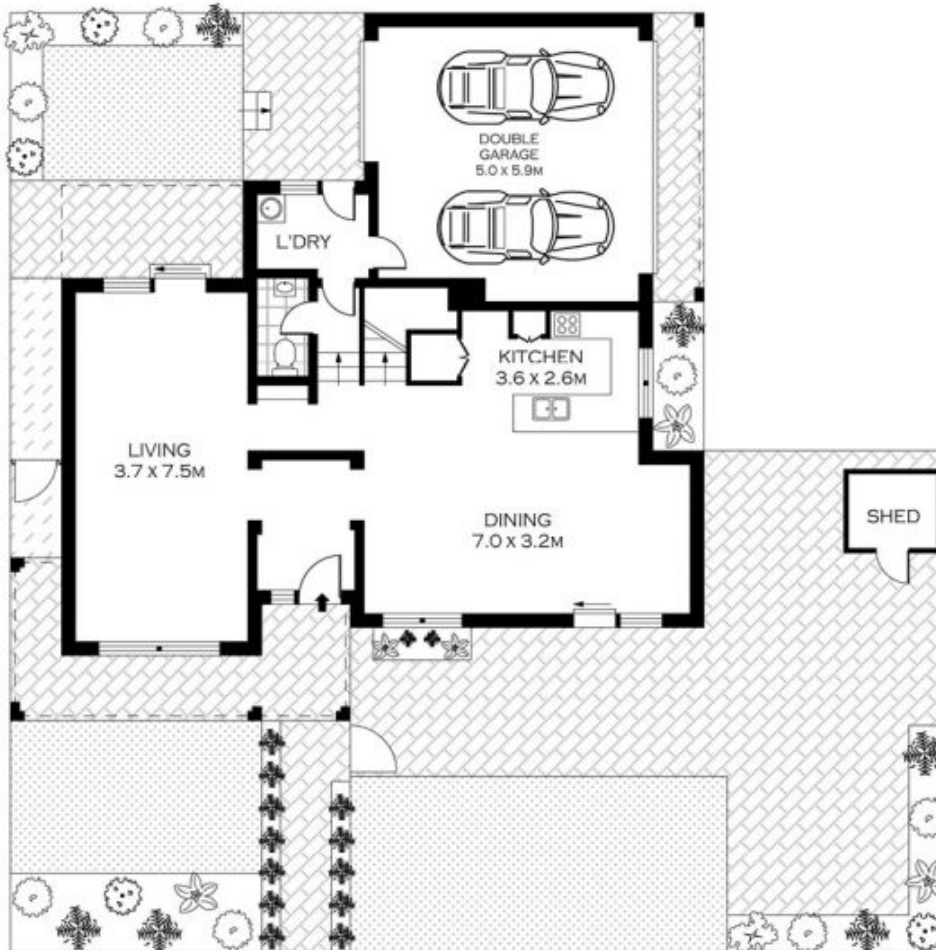

18 Wing Parade Newington NSW

4  3  2 

Step into this beautifully designed home at 18 Wing Parade, Newington, where modern elegance meets comfortable living. This stunning property offers everything you need for a comfortable lifestyle in a benchmark community of good urban design.

Spacious Living Areas: The entryway welcomes you with a striking stone feature wall, setting the tone for the stylish interiors throughout. The open-plan living and dining area, adorned with sleek wooden flooring, is perfect for entertaining and family gatherings.

Price : For Sale | NVRE
Land Size : 422 sqm
View : <https://www.nvre.com.au/8093469>

Chuck Lee
02 9751 9000

Dorothy Vincent
9751 9000

FIRST FLOOR

GROUND FLOOR

Land size: 422sqm

PLANS SHOWN ONLY INDICATIVE OF LAYOUT. DIMENSIONS ARE APPROXIMATE.
 Floor plans by www.remaustralia.com
 Ref. No: 12530